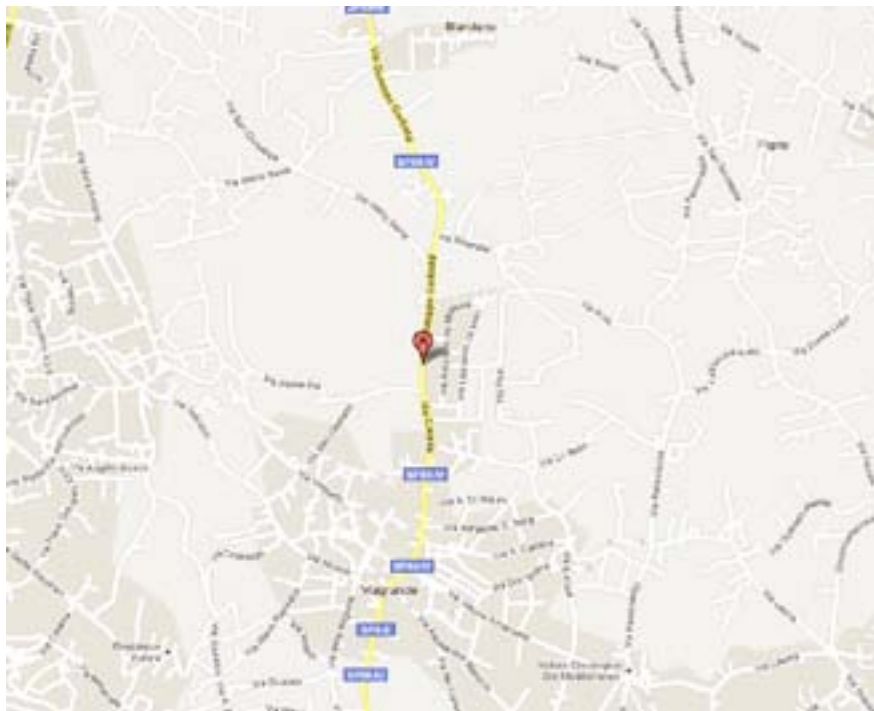

## CANTINA BENANTI

.....  
*Via Garibaldi, 361 - 95029 Viagrande - Catania - Italy*

### OUR LOCATION

### BY CAR FROM CATANIA AND MESSINA

Drive highway A18 MESSINA - CATANIA.

Exit ACIREALE (7.6 km far from Catania).

After the exit continue to the first roundabout and follow the indications to Viagrande, until reaching Villa Comunale in Viagrande.

Here take via Garibaldi, direction Monterosso.

Monte Serra cellar, about 7 km from Acireale exit, 10 minutes maximum, is located on the left side of via Garibaldi, number 361.